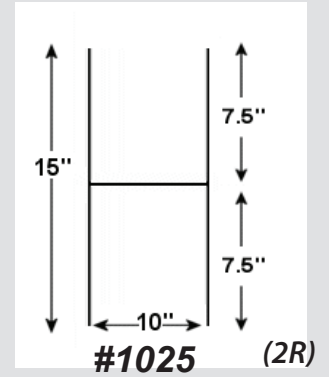

Standard H Frames

1-499 \$.99 each
500-999 \$.87 each
1000+ \$.79 each

These are the most commonly sold frame on the market. Made of 9 gauge galvanized steel. They work with 18x24" corrugated plastic signs and smaller. They slip easily into the plastic flutes. Not recommended for windy areas. For larger signs, use two frames. Shipped 50 per 22lb box.

Half H Frames

1-499 \$.60 each
500+ \$.54 each

Just like the Standard H Frame cut in half. They work with 24x24" corrugated plastic signs and smaller. For larger signs, use two frames. They slip easily into the plastic flutes. Shipped 50 per 12lb box.